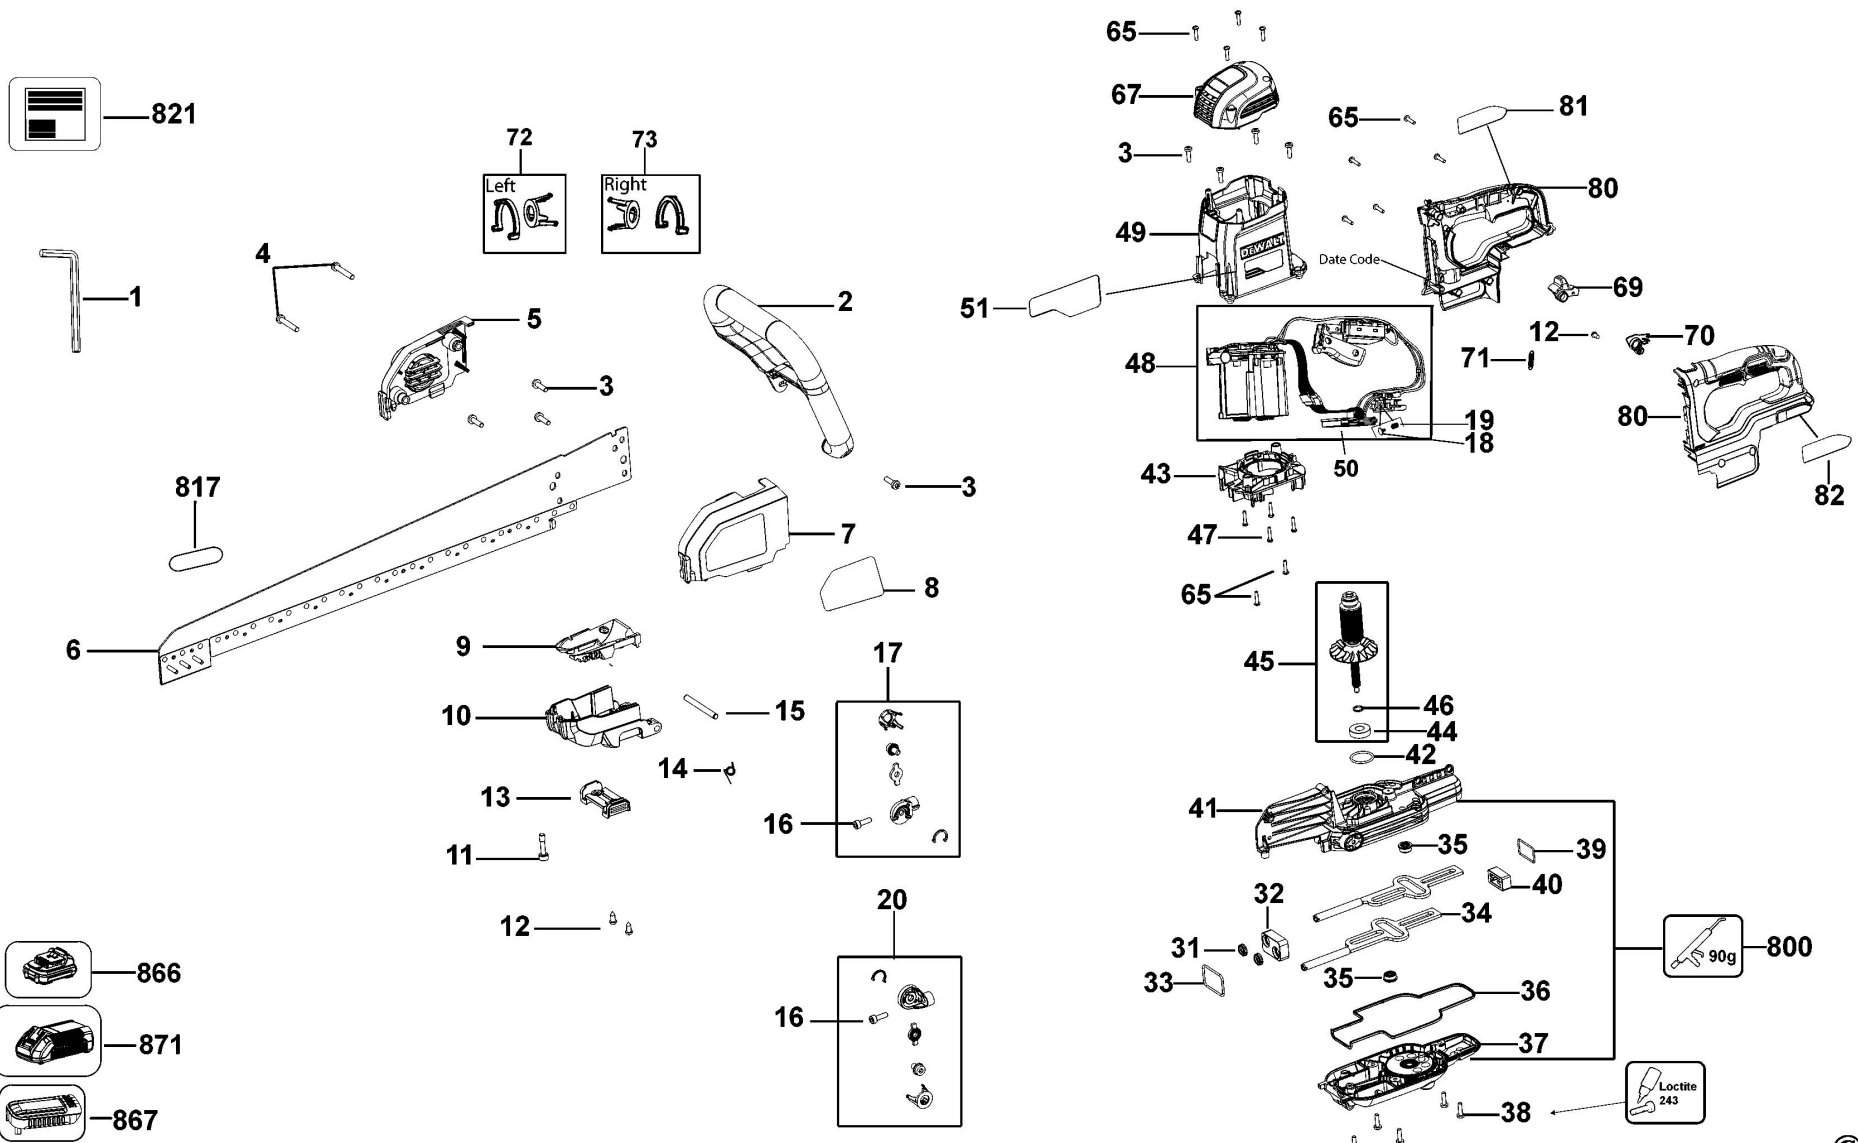

DCS398 UNIVERSAL SAW 1

Parts List DCS398 UNIVERSAL SAW 1

Item	Part Number	Qty	Part Description	General Description	Other Info	Repair Inst	Markets
1	098000-11	1	HEX KEY	5 MM		No	QW
2	N097478	1	LOOP HANDLE			No	QW
3	324007-11	4	SCREW	M5 X 18		No	QW
4	330019-21	2	SCREW.TEMP			No	QW
5	N507804	1	COVER RH			No	QW
6	N233859	1	BAR			No	QW
7	N507803	1	COVER LH			No	QW
8	N217152	1	LABEL			No	QW
9	N201132	1	FUNNEL			No	QW
10	N839265	1	CAP			No	QW
11	N125628	1	SCREW			No	QW
13	N127049	1	GRIP			No	QW
14	N119853	1	SPRING TORSION			No	QW
15	N095820	1	PIN			No	QW
16	N141827	2	SCREW			No	QW
18	N122099	1	BLOCK			No	QW
19	N119679	1	SPRING			No	QW
20	N915018	1	CLAMP SA LH	N915018 MORS SX		No	QW
31	N093430	2	SEAL			No	QW
32	N077123	1	BEARING		Front	No	QW
33	323711-41	1	O RING			No	QW
34	N233863	2	SHAFT			No	QW
35	N233864	2	BEARING SA			No	QW
36	N093431	1	SEAL			No	QW
37	N570074	1	GEARCASE			No	QW
38	324007-11	9	SCREW	M5 X 18		No	QW
39	577744-00	1	O RING			No	QW
40	N077124	1	BEARING		Rear	No	QW
41	N558736	1	GEARCASE SA		Incl Item 42	No	QW
42	N165967	1	O RING			No	QW
43	N483231	1	BAFFLE FAN			No	QW
44	330003-64	1	BEARING			No	QW